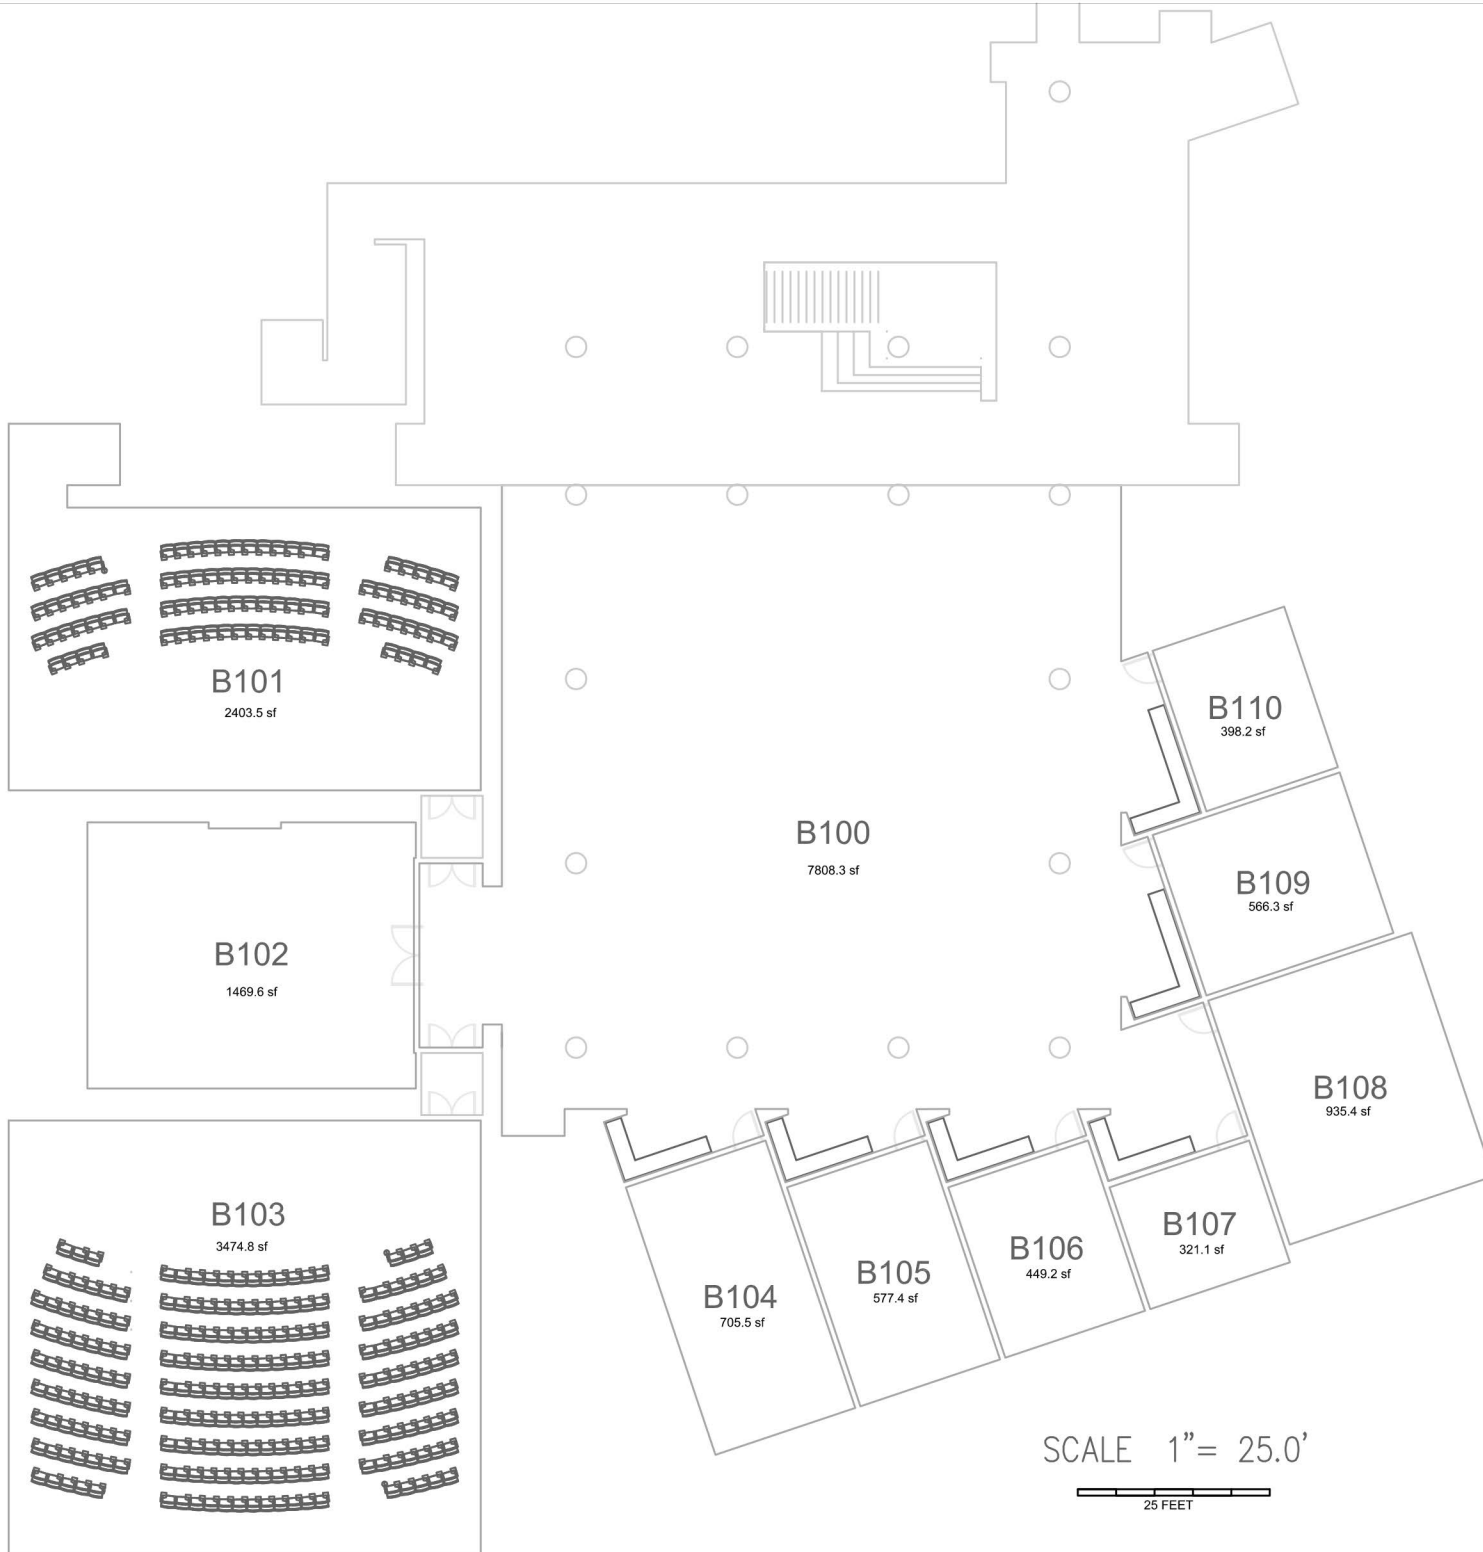

Northwest Labs Whole Lower Level

Nothwest Building
52 Oxford Street
Cambridge, MA 02138

SCALE 1" = 25.0'

DRAWING DATE August 9, 2012

CAD FILE NAME NWLabs_LL_01.dwg

DRAWING SCALE 1 Inch = 25 feet

EXIT

No Furniture

GENERAL SAFETY INFORMATION

- **Occupancy Limit = 750 (Total)**
- **Assure all exits are free and clear of obstruction.**
- **Assure to use cord covers for extension cords.**
- **Do not attach decorations to stair handrails.**
- **In the event of a fire alarm, stop what you are doing and move quickly to the nearest exit.**

EXIT

Stairs

EXIT

No furniture

*Diagram Not to Scale

Lecture Hall B101

No Furniture.
Keep clear for fire egress

4536.5 sq ft